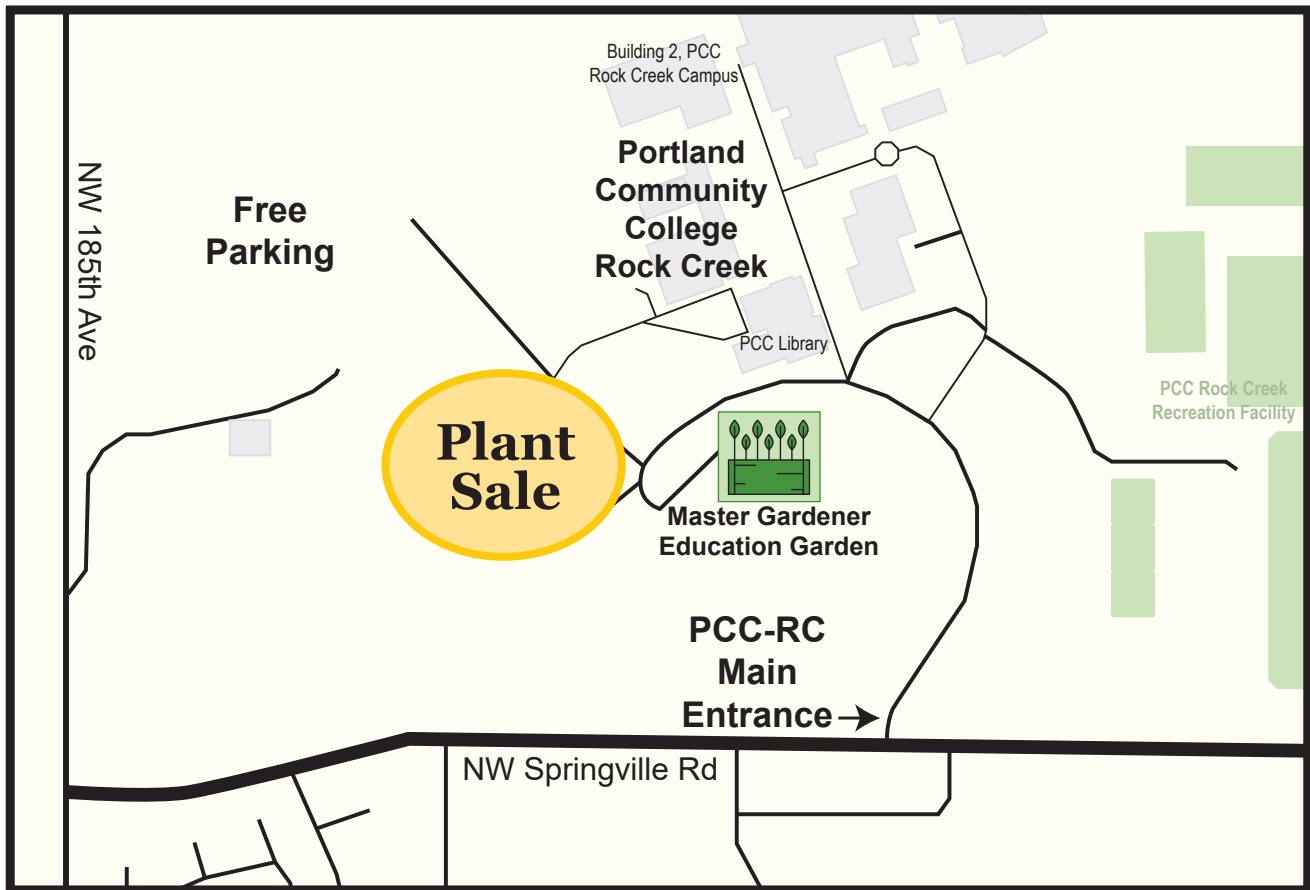

# Clearance Plant Sale

**Saturday, May 13**  **9:00 a.m. - 12:00 p.m.**

PCC Rock Creek Campus Hoop House Area Near Bldg. 4  
17705 NW Springville Road, Portland

Bring your own cart!

**Sponsored and Supported by:**