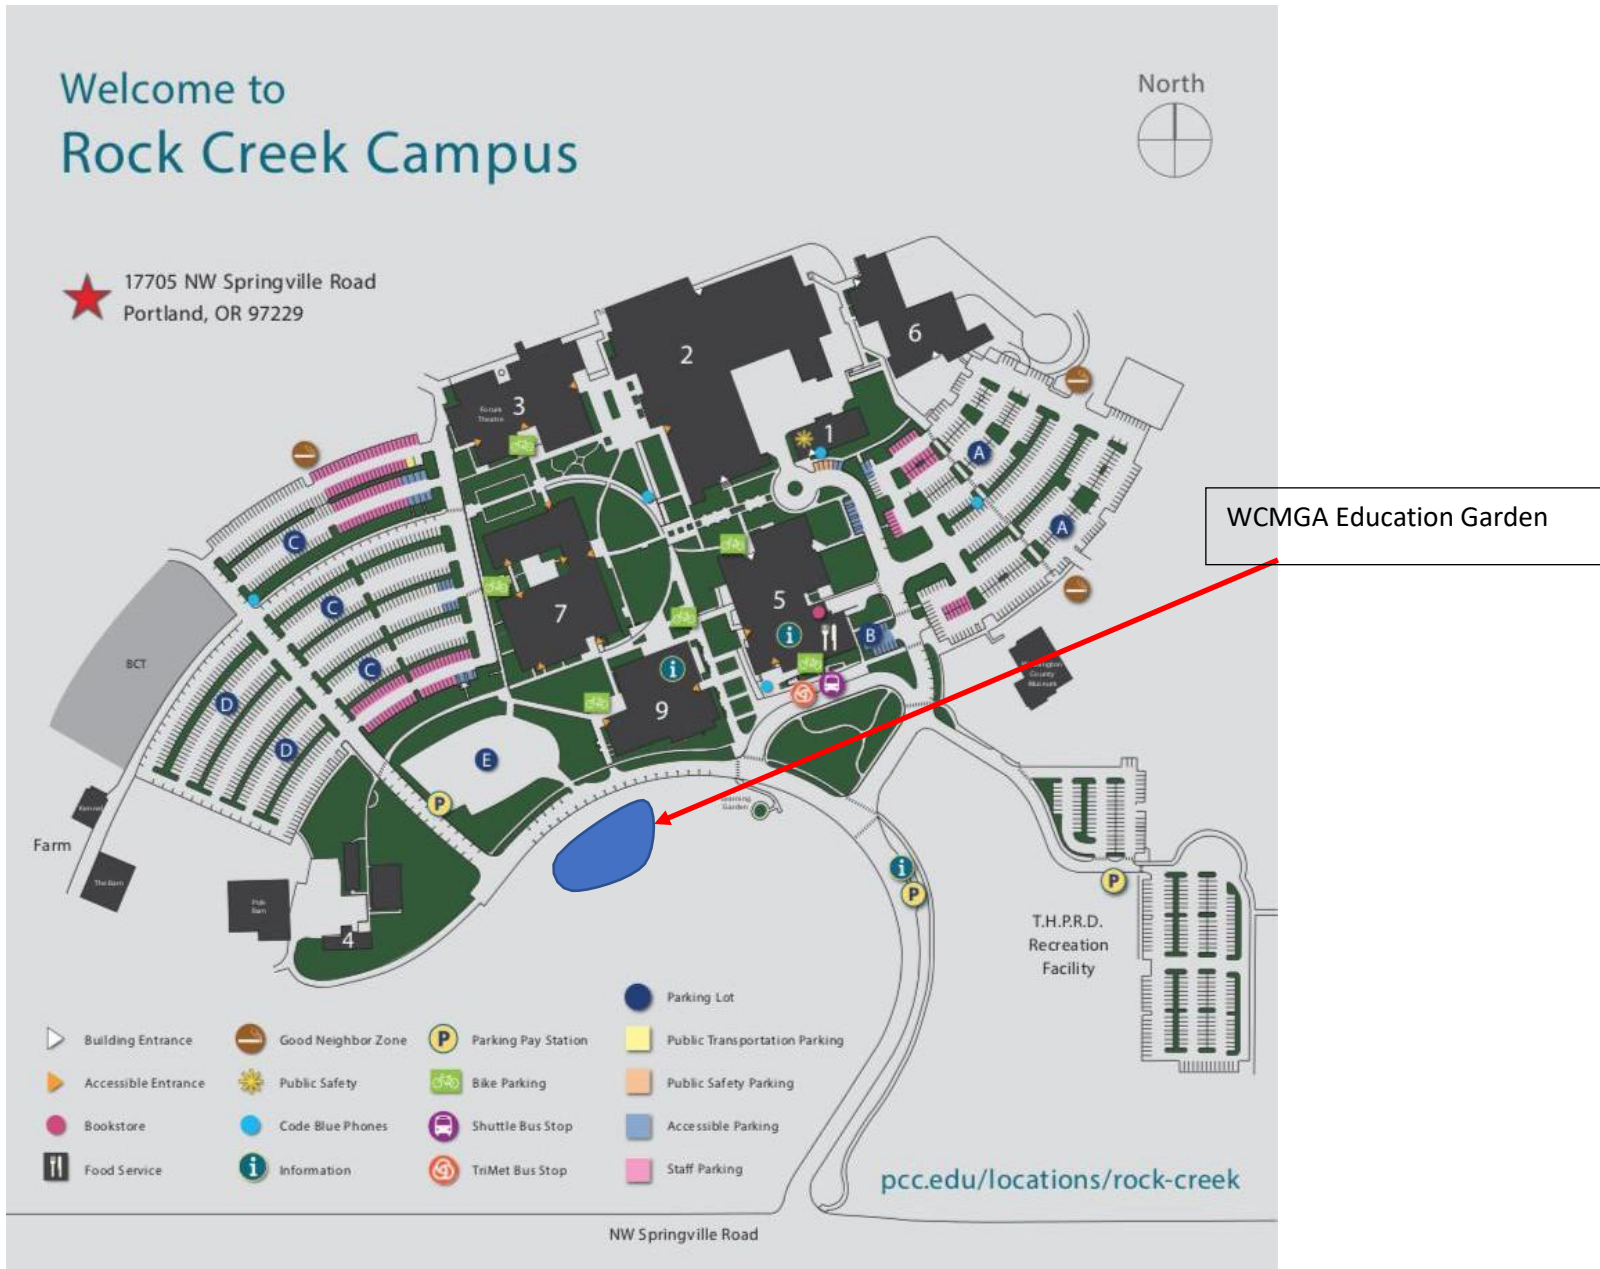

WCMGA Education Garden at PCC Rock Creek – 17705 NW Springville Rd, Portland, OR 97229

Drone Photo showing access to WCMGA Education Garden at PCC Rock Creek